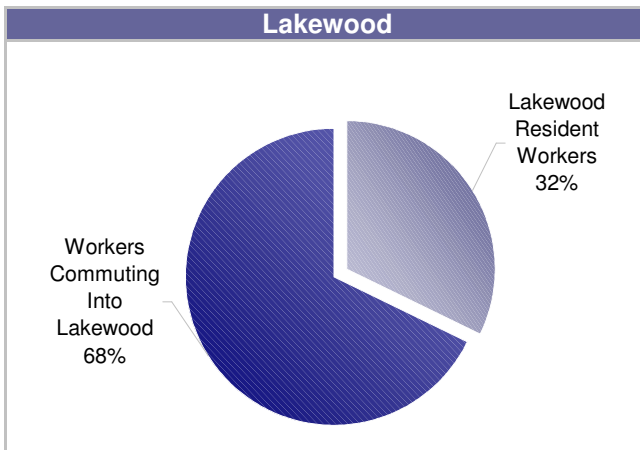

For further information on the CTPP, contact the US Department of Transportation's Federal Highway Administration <http://www.fhwa.dot.gov/ctpp/>

Place of Residence For Lakewood's Workforce		
Place	Rank	Number
Lakewood	1	23,224
Unincorporated Jefferson	2	13,194
Denver	3	10,795
Arvada	4	4,259
Westminster	5	2,392
Wheat Ridge	6	2,136
Aurora	7	2,100
Outside of Region	8	2,008
Unincorporated Douglas	9	1,924
Golden	10	1,213
Unincorporated Adams	11	1,088
Littleton	12	895
Thornton	13	891
Centennial	14	683
Unincorporated Arapahoe	15	674
Englewood	16	620
Broomfield	17	557
Edgewater	18	505
Boulder	19	443
Northglenn	20	346
Unincorporated Clear Creek	21	307
Federal Heights	22	201
Brighton	23	166
Unincorporated Boulder	24	164
Longmont	25	163
Rest of Workers	--	1,437
Total	--	72,385

Place of Work for Lakewood's Residents		
Place	Rank	Number
Denver	1	23,486
Lakewood	2	23,223
Unincorporated Jefferson	3	6,799
Golden	4	2,723
Wheat Ridge	5	2,455
Arvada	6	1,924
Englewood	7	1,604
Aurora	8	1,473
Greenwood Village	9	1,427
Unincorporated Adams	10	1,309
Centennial	11	1,144
Littleton	12	1,129
Unincorporated Douglas	13	960
Westminster	14	903
Outside of Region	15	873
Unincorporated Arapahoe	16	840
Commerce City	17	739
Boulder	18	579
Thornton	19	478
Sheridan	20	474
Black Hawk	21	426
Glendale	22	421
Broomfield	23	331
Edgewater	24	219
Central City	25	176
Rest of Workers	--	1,561
Total	--	77,676

Lakewood Population 2000: 144,126
Lakewood Workers 2000: 77,676

Source: Denver Regional Council of Governments (DRCOG); U.S. Census Bureau 2000