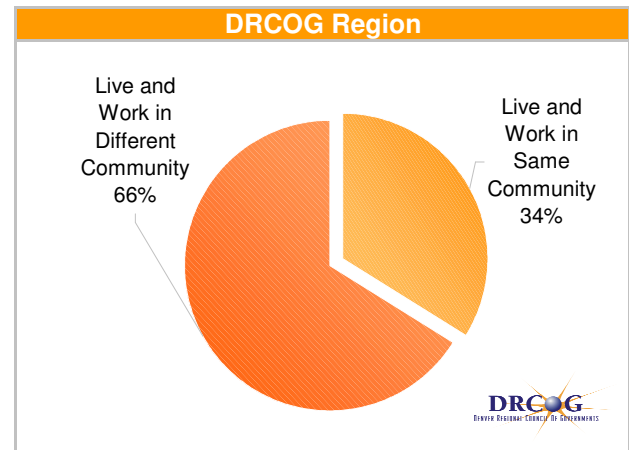

For further information on the CTPP, contact the US Department of Transportation's Federal Highway Administration <http://www.fhwa.dot.gov/ctpp/>

Place of Residence For Lakewood's Workforce		
Place	Rank	Number
Lakewood	1	23,224
Unincorporated Jefferson	2	13,194
Denver	3	10,795
Arvada	4	4,259
Westminster	5	2,392
Wheat Ridge	6	2,136
Aurora	7	2,100
Outside of Region	8	2,008
Unincorporated Douglas	9	1,924
Golden	10	1,213
Unincorporated Adams	11	1,088
Littleton	12	895
Thornton	13	891
Centennial	14	683
Unincorporated Arapahoe	15	674
Englewood	16	620
Broomfield	17	557
Edgewater	18	505
Boulder	19	443
Northglenn	20	346
Unincorporated Clear Creek	21	307
Federal Heights	22	201
Brighton	23	166
Unincorporated Boulder	24	164
Longmont	25	163
Rest of Workers	--	1,437
Total	--	72,385

Place of Work for Lakewood's Residents		
Place	Rank	Number
Denver	1	23,486
Lakewood	2	23,223
Unincorporated Jefferson	3	6,799
Golden	4	2,723
Wheat Ridge	5	2,455
Arvada	6	1,924
Englewood	7	1,604
Aurora	8	1,473
Greenwood Village	9	1,427
Unincorporated Adams	10	1,309
Centennial	11	1,144
Littleton	12	1,129
Unincorporated Douglas	13	960
Westminster	14	903
Outside of Region	15	873
Unincorporated Arapahoe	16	840
Commerce City	17	739
Boulder	18	579
Thornton	19	478
Sheridan	20	474
Black Hawk	21	426
Glendale	22	421
Broomfield	23	331
Edgewater	24	219
Central City	25	176
Rest of Workers	--	1,561
Total	--	77,676

Lakewood Population 2000: 144,126
Lakewood Workers 2000: 77,676

Source: Denver Regional Council of Governments (DRCOG); U.S. Census Bureau 2000